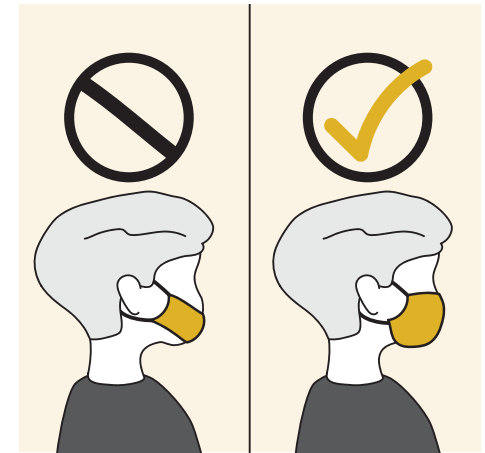

How to Properly Wear a Face Covering/Mask

Ensure the proper side of the face covering/mask faces outwards.

Secure the strings behind your head or over your ears.

If present on face covering/mask, press the metallic strip to fit the shape of the nose.

Cover mouth and nose fully with the face covering/mask, making sure there are no gaps.

Wear a face covering/mask!

Do not touch your face covering/mask while wearing it.

Remove face covering/mask from behind by holding the strings with clean hands.