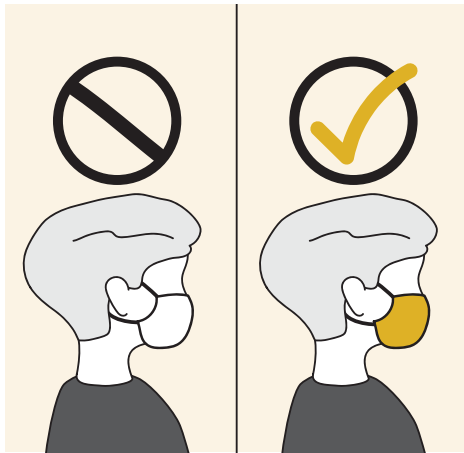

How to Properly Wear a Face Covering/Mask

Ensure the proper side of the face covering/mask faces outwards.

Secure the strings behind your head or over your ears.

If present on face covering/mask, press the metallic strip to fit the shape of the nose.

Cover mouth and nose fully with the face covering/mask, making sure there are no gaps.

Wear a face covering/mask!

Do not touch your face covering/mask while wearing it.

Remove face covering/mask from behind by holding the strings with clean hands.