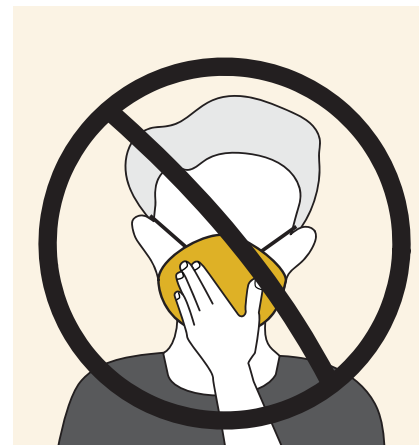

How to Properly Wear a Face Covering/Mask

Ensure the proper side of the face covering/mask faces outwards.

Secure the strings behind your head or over your ears.

If present on face covering/mask, press the metallic strip to fit the shape of the nose.

Cover mouth and nose fully with the face covering/mask, making sure there are no gaps.

Wear a face covering/mask!

Do not touch your face covering/mask while wearing it.

Remove face covering/mask from behind by holding the strings with clean hands.